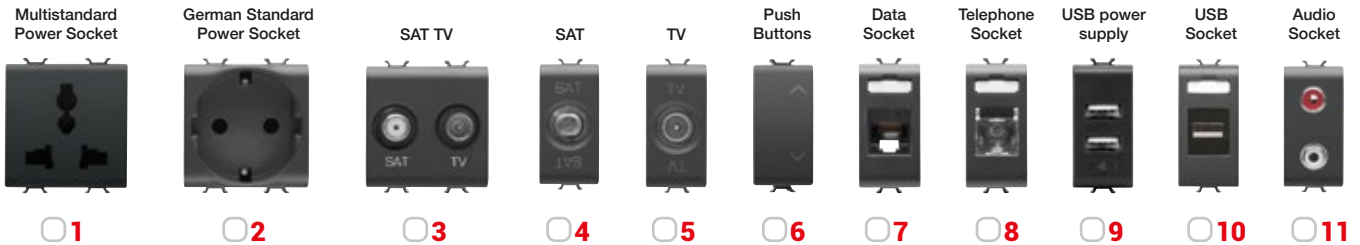

STEP 12 Select Socket Type for Module 3

for Modular European Sockets