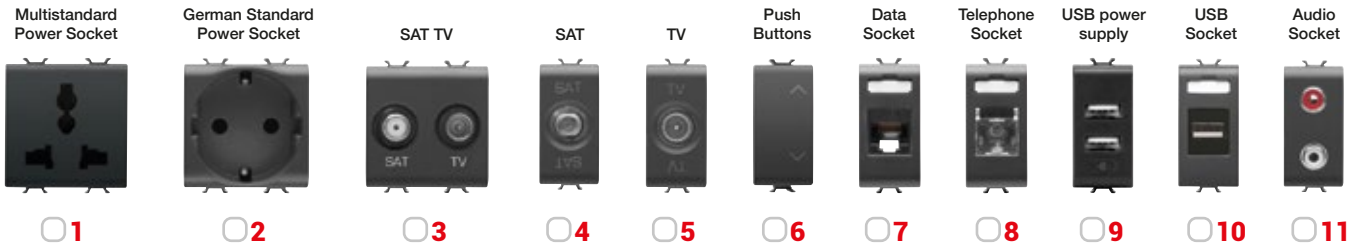

STEP 16 Select Socket Type for Module 4

for Modular European Sockets