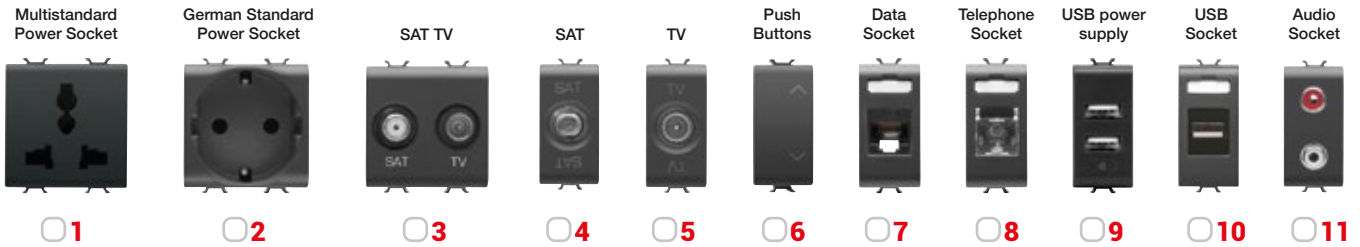

STEP 20 Select Socket Type for Module 5

for Modular European Sockets