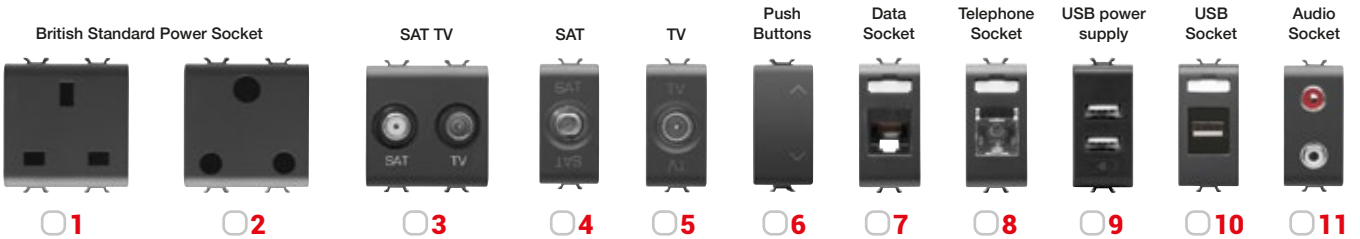

for Modular British Sockets